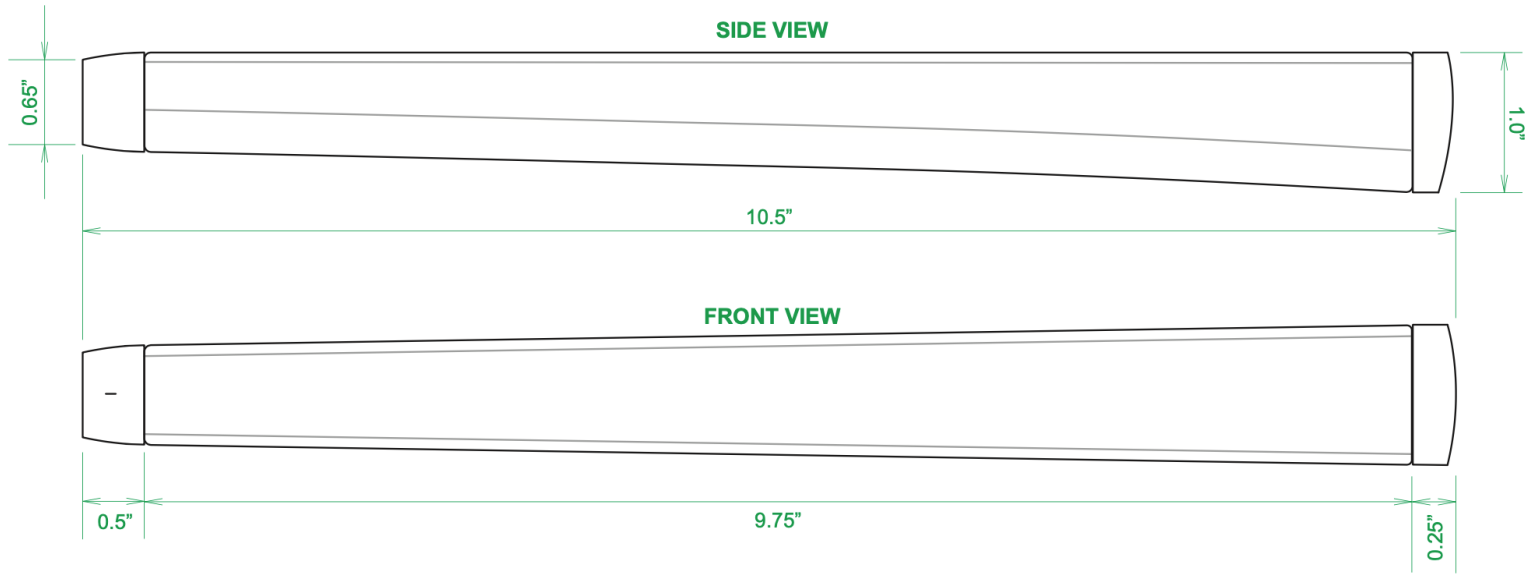

# Technical Specifications

**SIDE VIEW**

**FRONT VIEW**

**SHAFT OPENING**

**TOP VIEW**

**Standard Grip Dimensions**

# Skinny Grip Dimensions