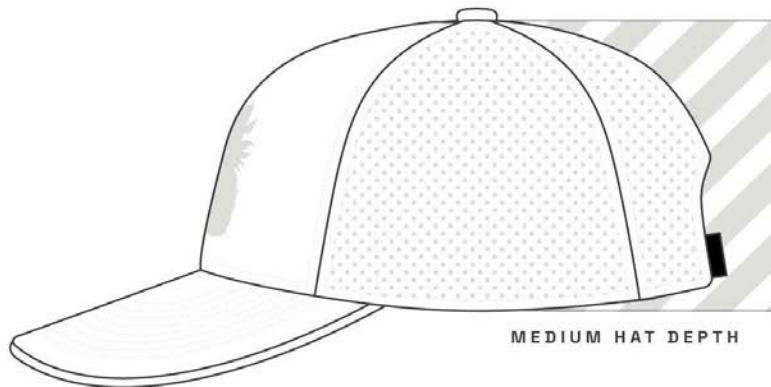

# THE ORIGINAL FIT

LOW-PROFILE

LASER-CUT MESH

CIRCUMFERENCE

CLASSIC

56 - 58cm | 7 $\frac{1}{8}$ " - 7 $\frac{3}{8}$ "

MEDIUM HAT DEPTH