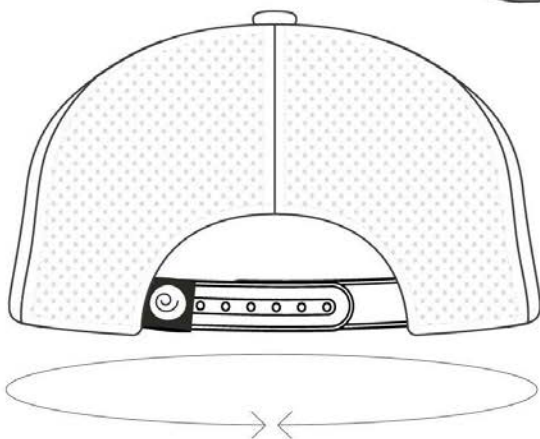

# THE ORIGINAL FIT

LOW-PROFILE

LASER-CUT MESH

CIRCUMFERENCE

CLASSIC

56 - 58cm | 7 $\frac{1}{8}$ " - 7 $\frac{3}{8}$ "

MEDIUM HAT DEPTH